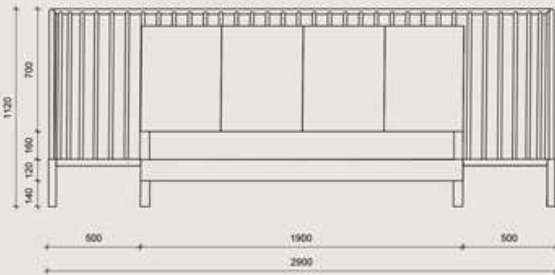

IN THE SEARCH OF INNER PEACE

The bent wood and the linen are a nod to traditional craft and bring the users closer to the natural environment.