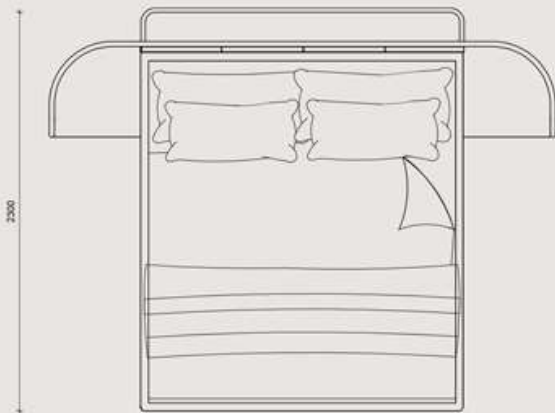

IN THE SEARCH OF INNER PEACE

The bent wood and the linen are a nod to traditional craft and bring the users closer to the natural environment.